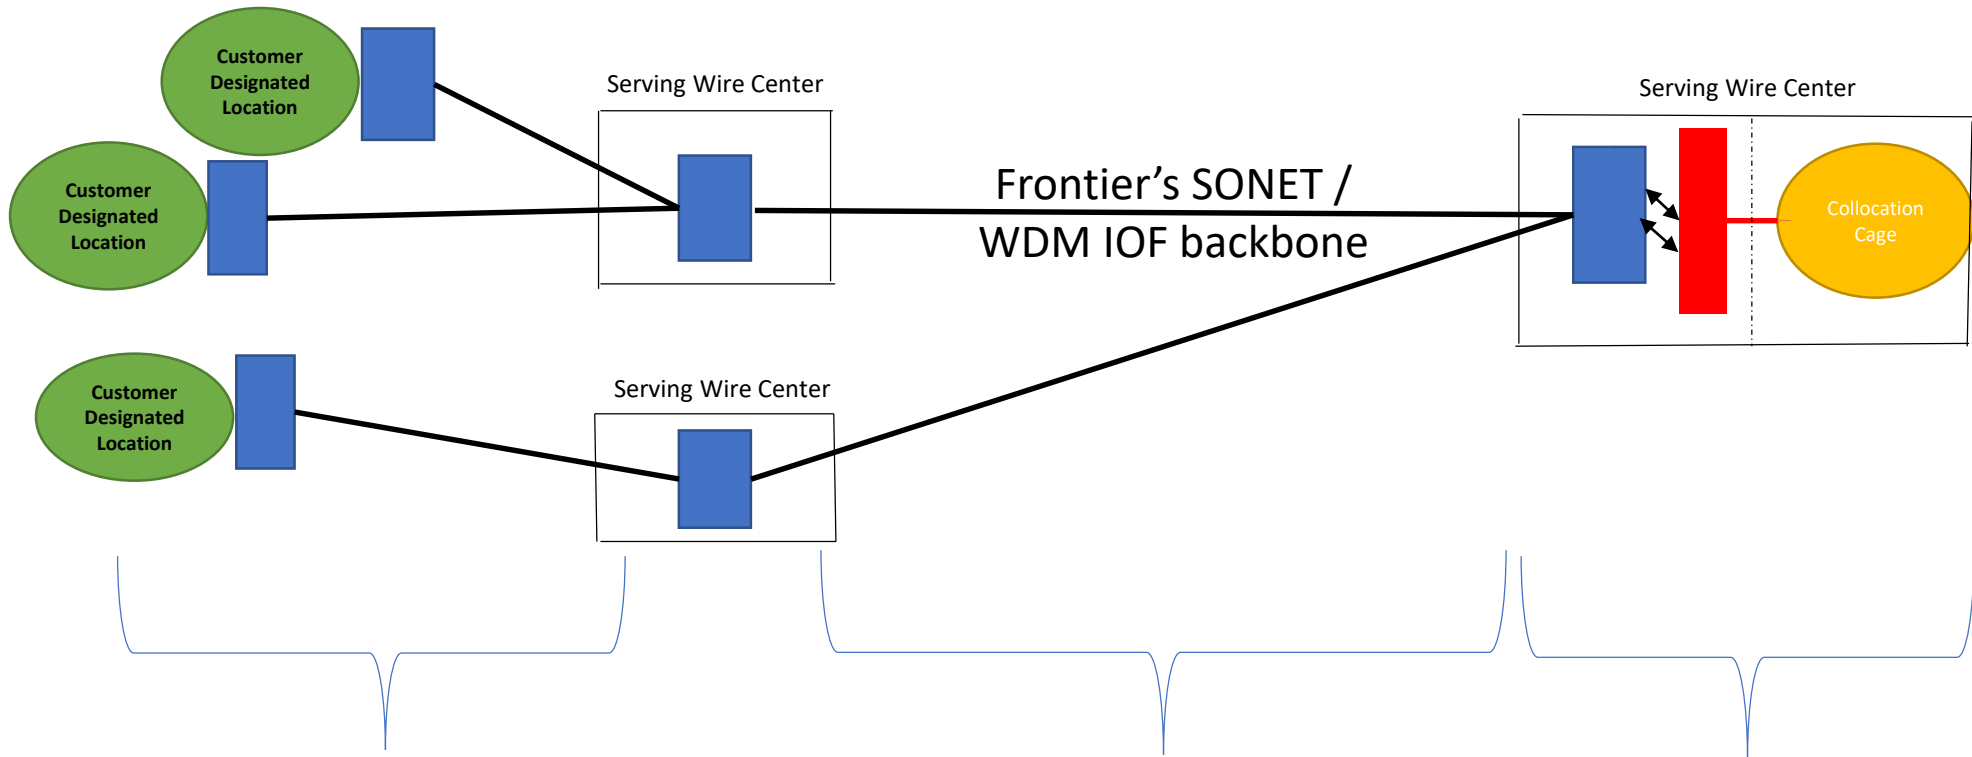

Frontier Ethernet Private Line Layer 1 – Access Aggregation-CO Collocation

Frontier EPL Layer 1 Channel Extension
(not distance-sensitive)
(Protected or Unprotected)

Frontier EPL Layer 1 Channel Mileage
(*fixed + per-mile)

Frontier EPL Access Aggregation
(1 *1 SONET interface –
channelized OC-3, OC-12, OC-48,
& OC-192)

= Next-Generation Add-Drop Multiplexer (NGADM)

= Collocation demarcation, LGX point of termination
GigE, optical termination is the only interface available for
interconnection to a collocation arrangement

*Channel Mileage (measured from SWC to SWC)
(two fixed charges apply in West, one fixed charge applies in the East)