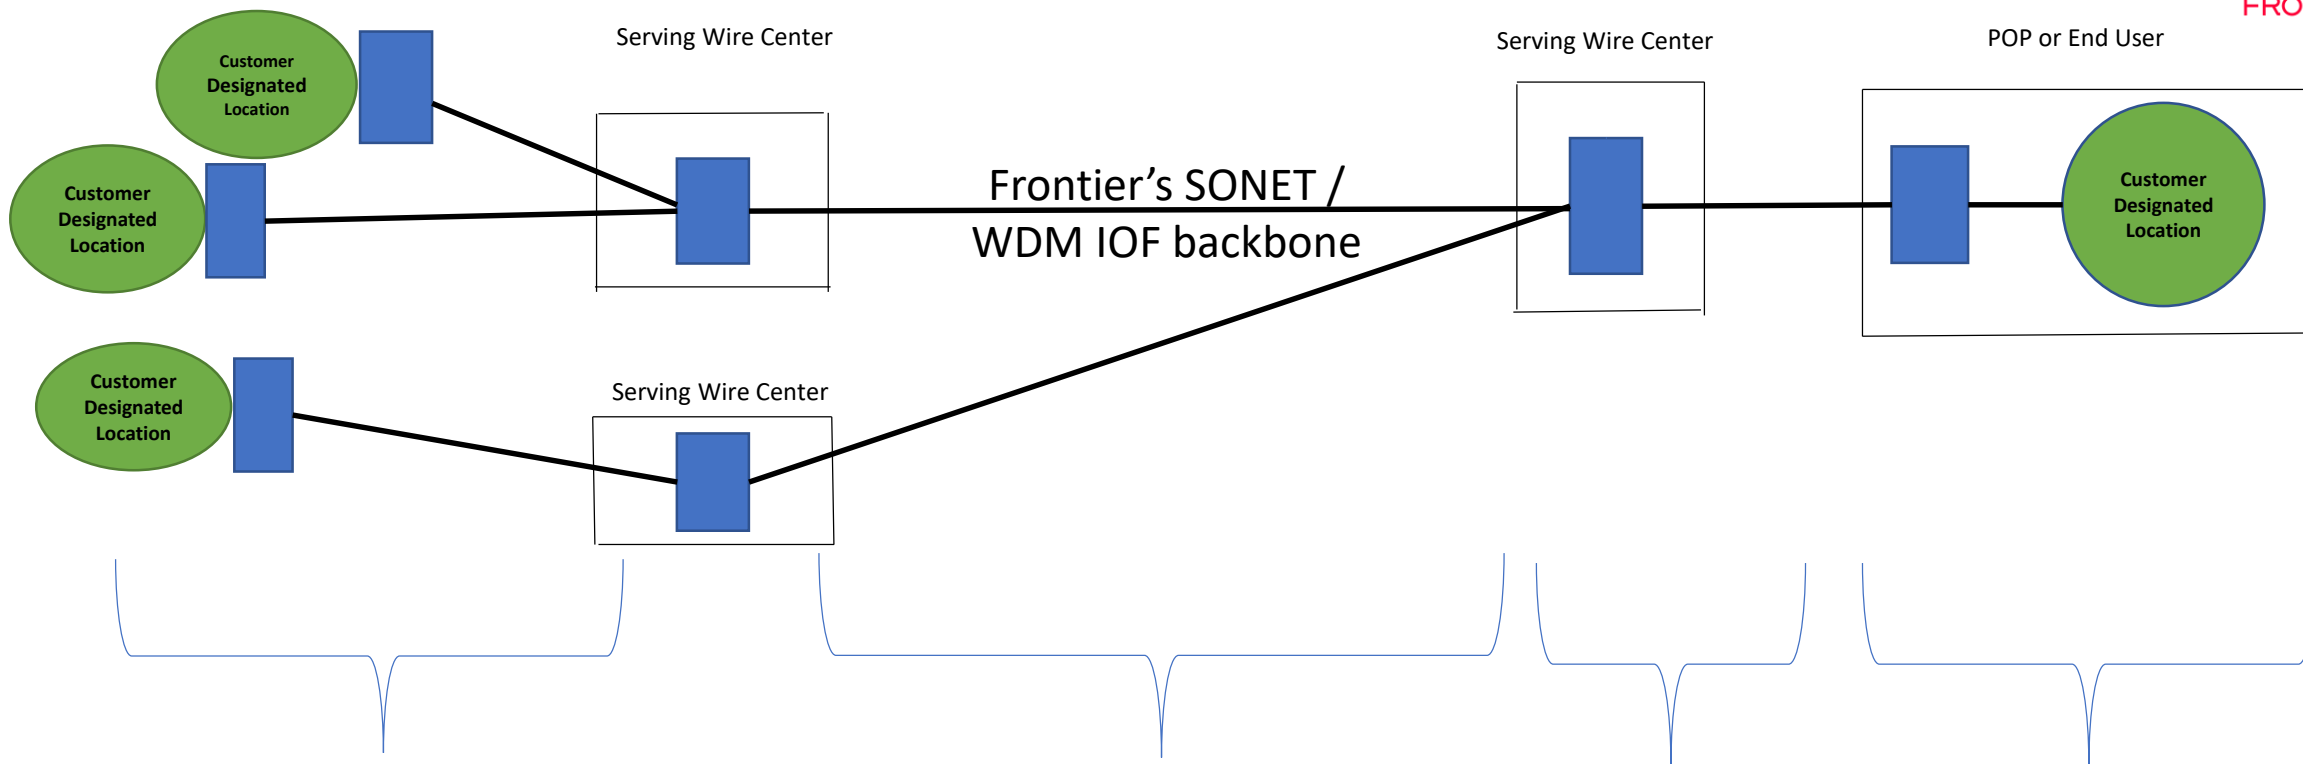

# Frontier Ethernet Private Line Layer 1 – Access Aggregation-Premise

**Frontier EPL Layer 1 Channel Extension**  
(not distance-sensitive)  
(Protected or Unprotected)

**Frontier EPL Layer 1 Channel Mileage**  
(\*fixed + per-mile)

**Frontier EPL Channel Extension**  
(not distance-sensitive)  
(Protected or Unprotected)

**Frontier EPL Access Aggregation**  
(1 \*1 SONET interface –  
channelized OC-3, OC-12,  
OC-48, & OC-192)

= Next-Generation Add-Drop Multiplexer (NGADM)

\*Channel Mileage (measured from SWC to SWC)  
(two fixed charges apply in West, one fixed charge applies in the East)