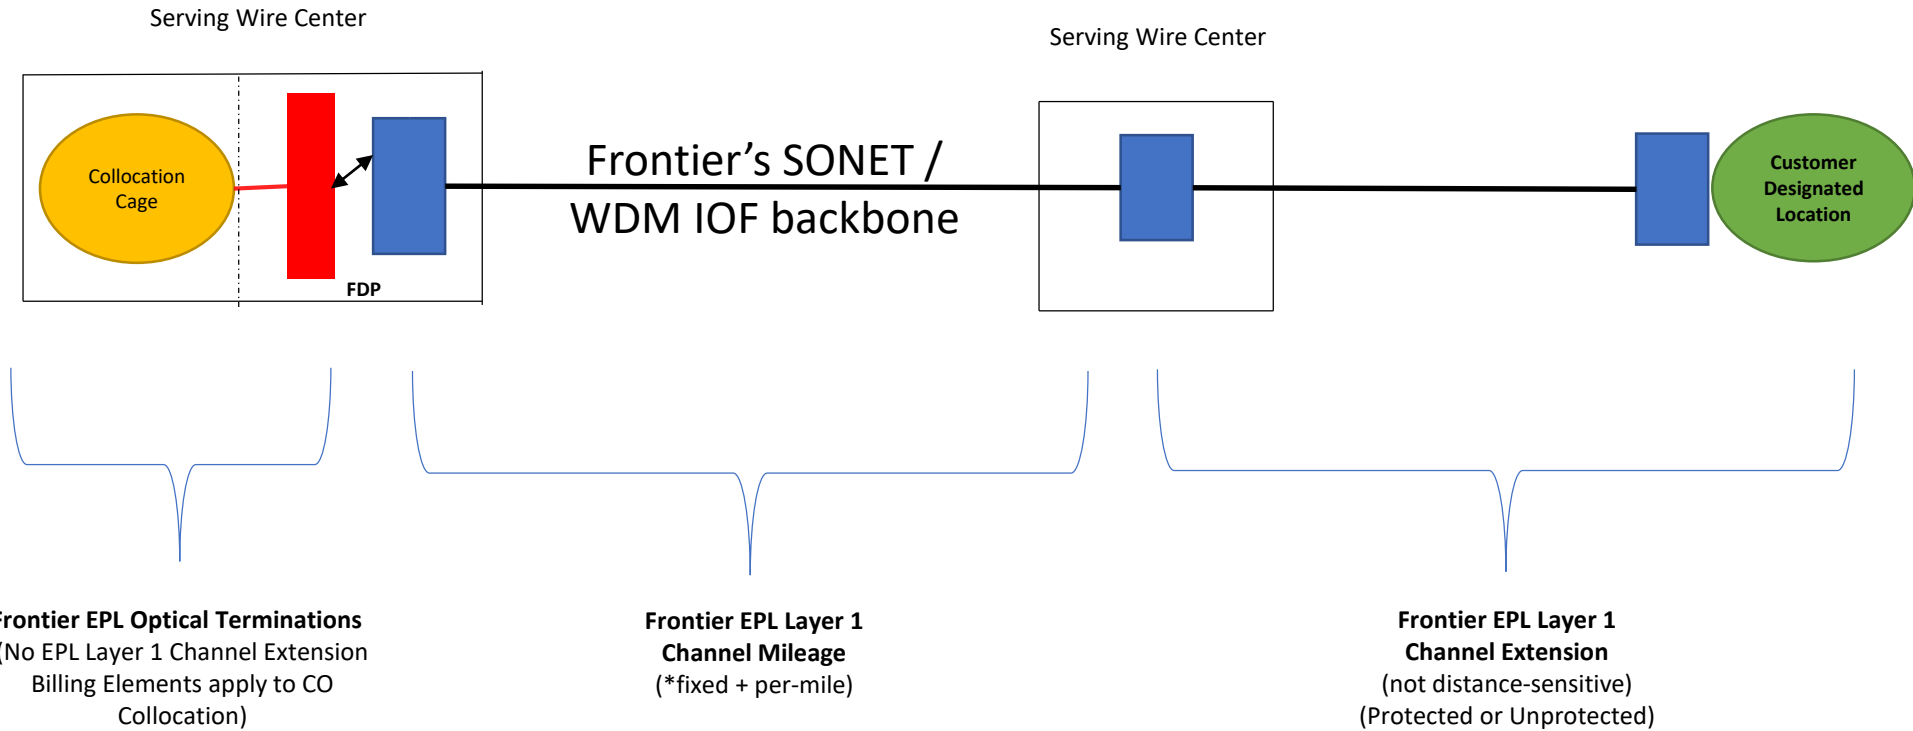

Frontier Ethernet Private Line Layer 1 – Premise to CO Collocation-GigE and FX

 = Next-Generation Add-Drop Multiplexer (NGADM)

 = Collocation demarcation, LGX point of termination
GigE, optical termination is the only interface available for interconnection to a collocation arrangement

***Channel Mileage** (measured from SWC to SWC)
(two fixed charges apply in West, one fixed charge applies in the East)