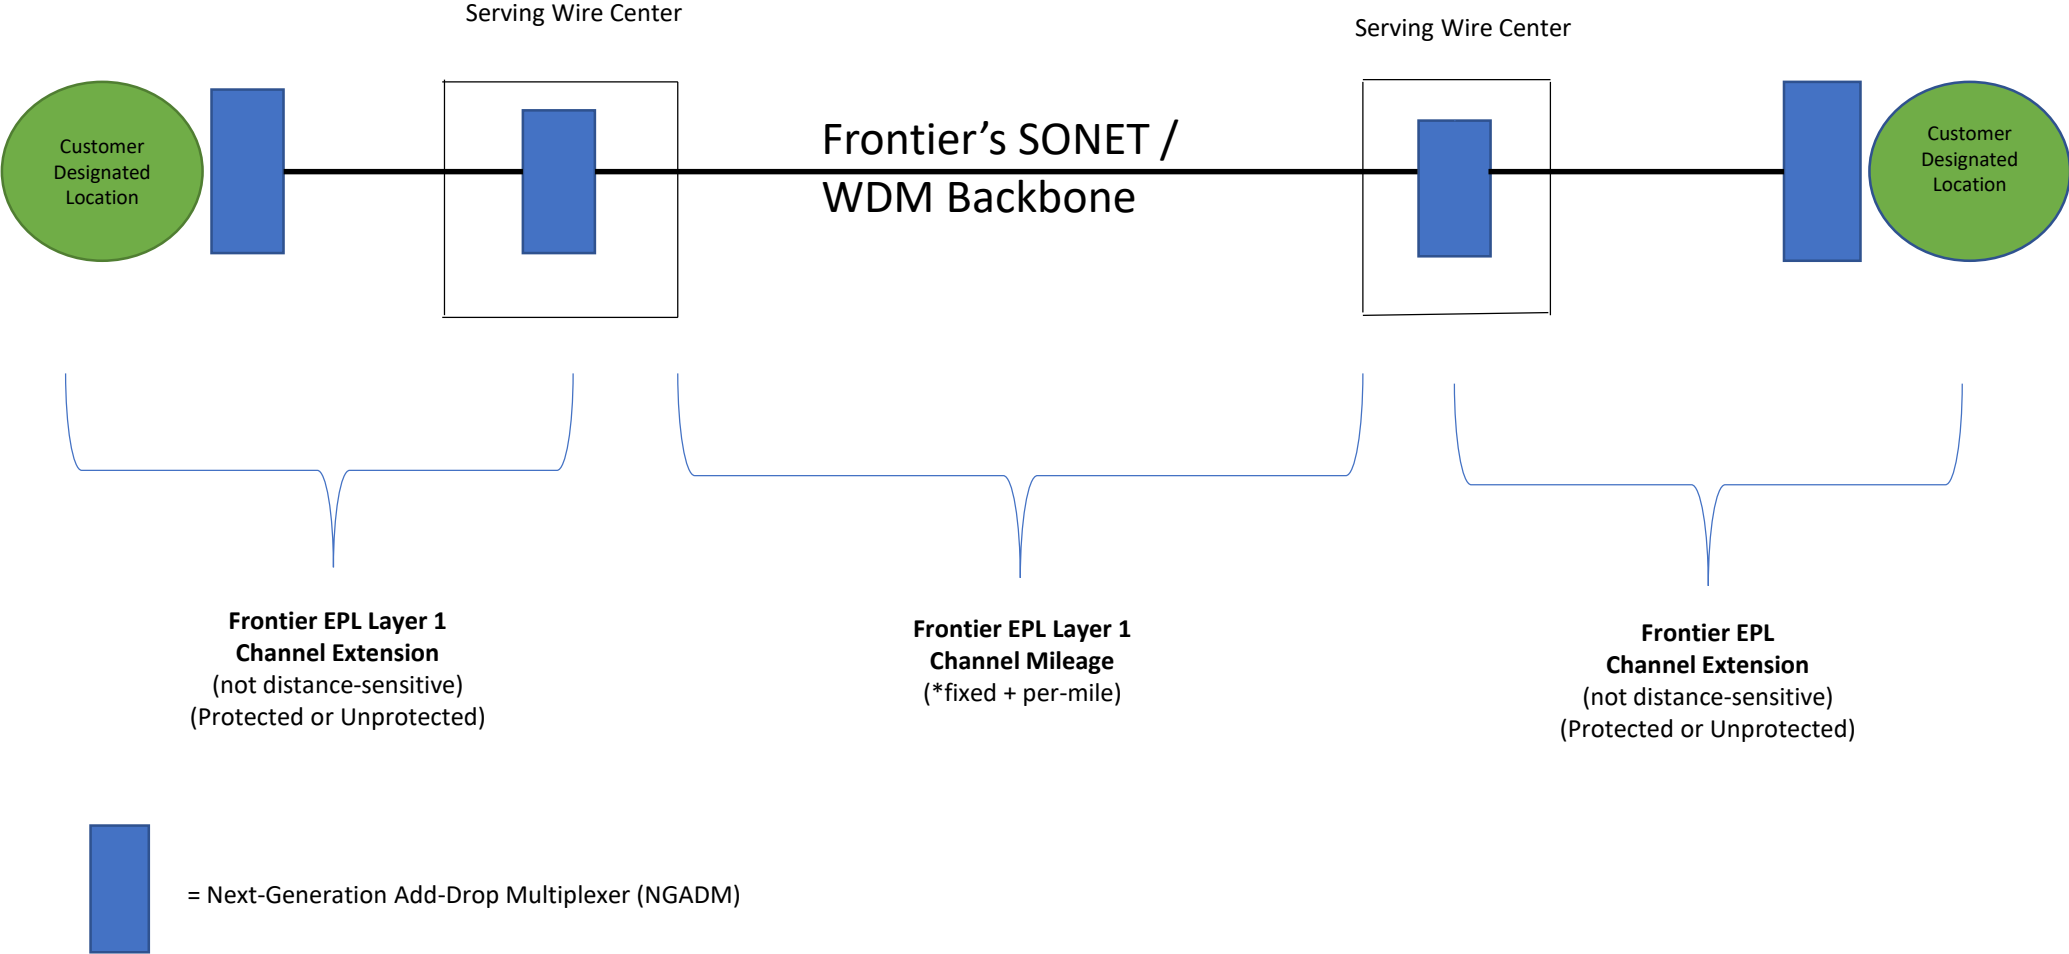

# Frontier Ethernet Private Line Layer 1 – Point to Point

\*Channel Mileage (measured from SWC to SWC)  
(two fixed charges apply in West, one fixed charge applies in the East)