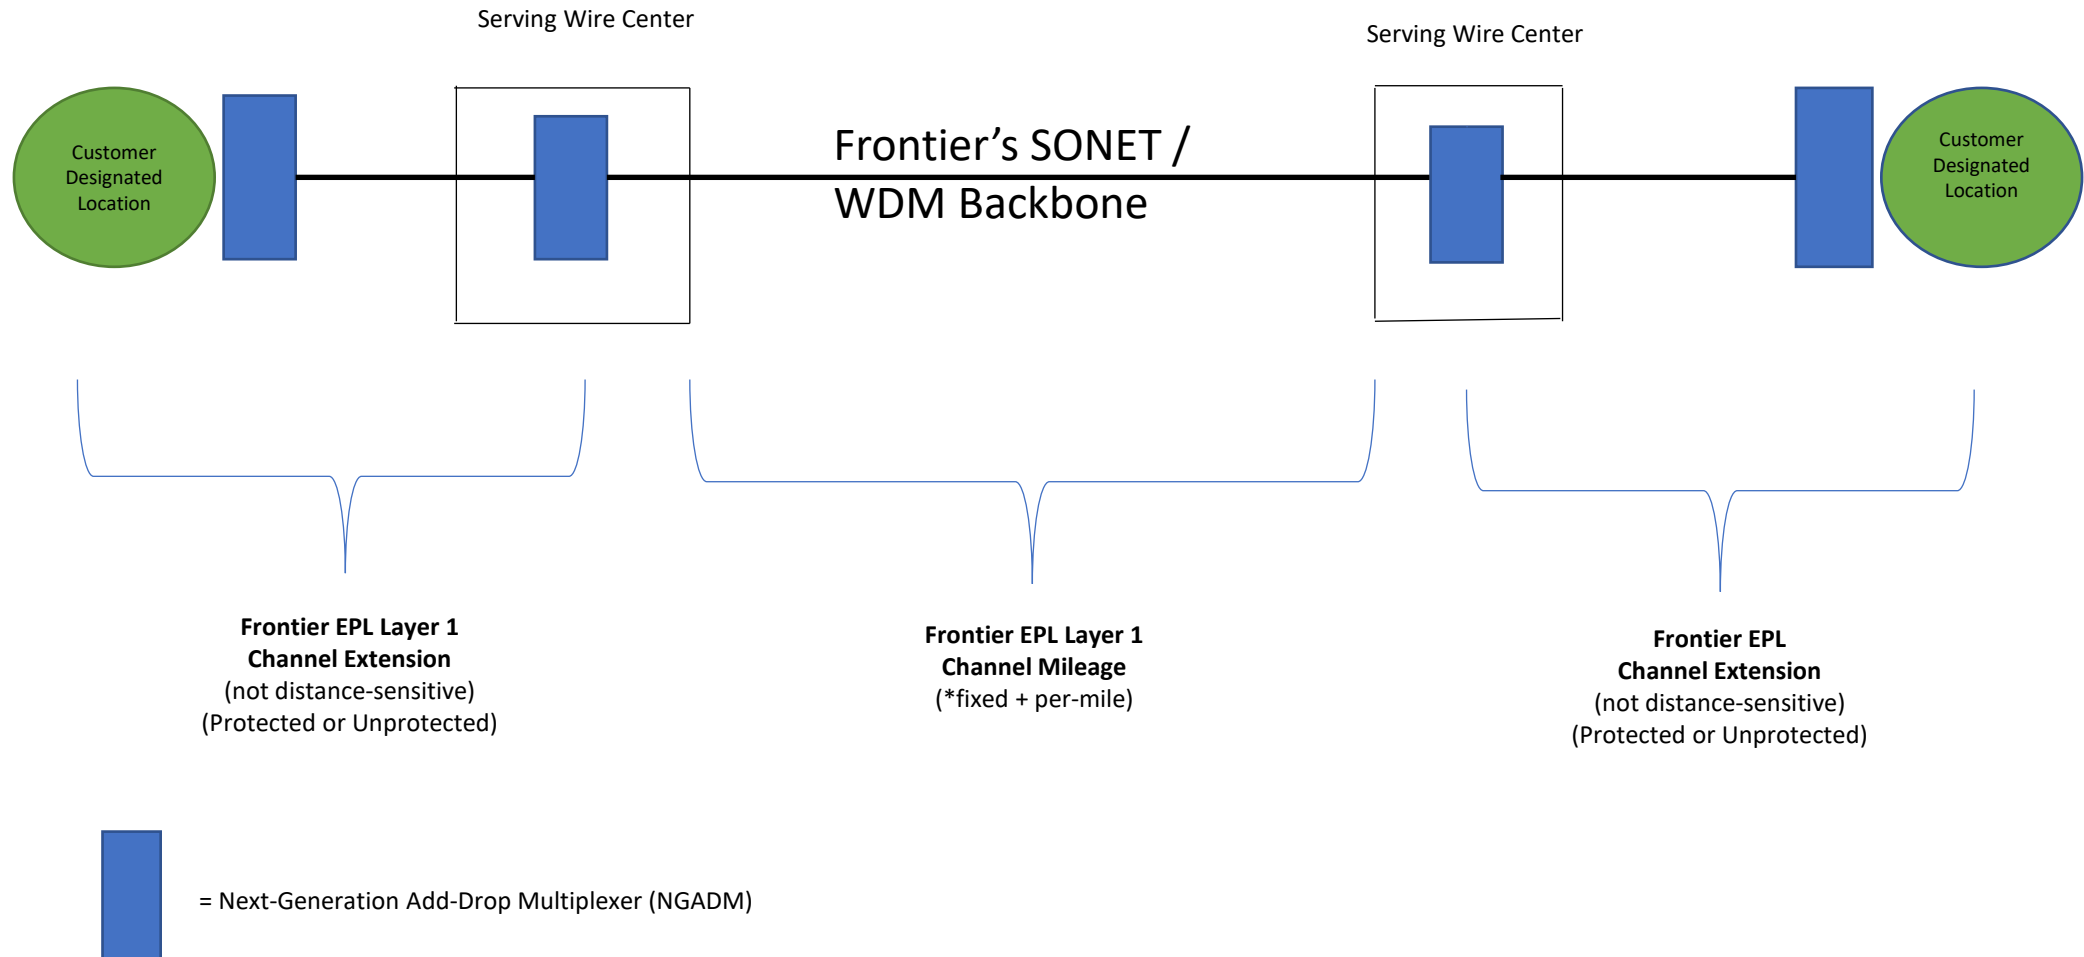

# Frontier Ethernet Private Line Layer 1 – Point to Point

\*Channel Mileage (measured from SWC to SWC)  
(two fixed charges apply in West, one fixed charge applies in the East)