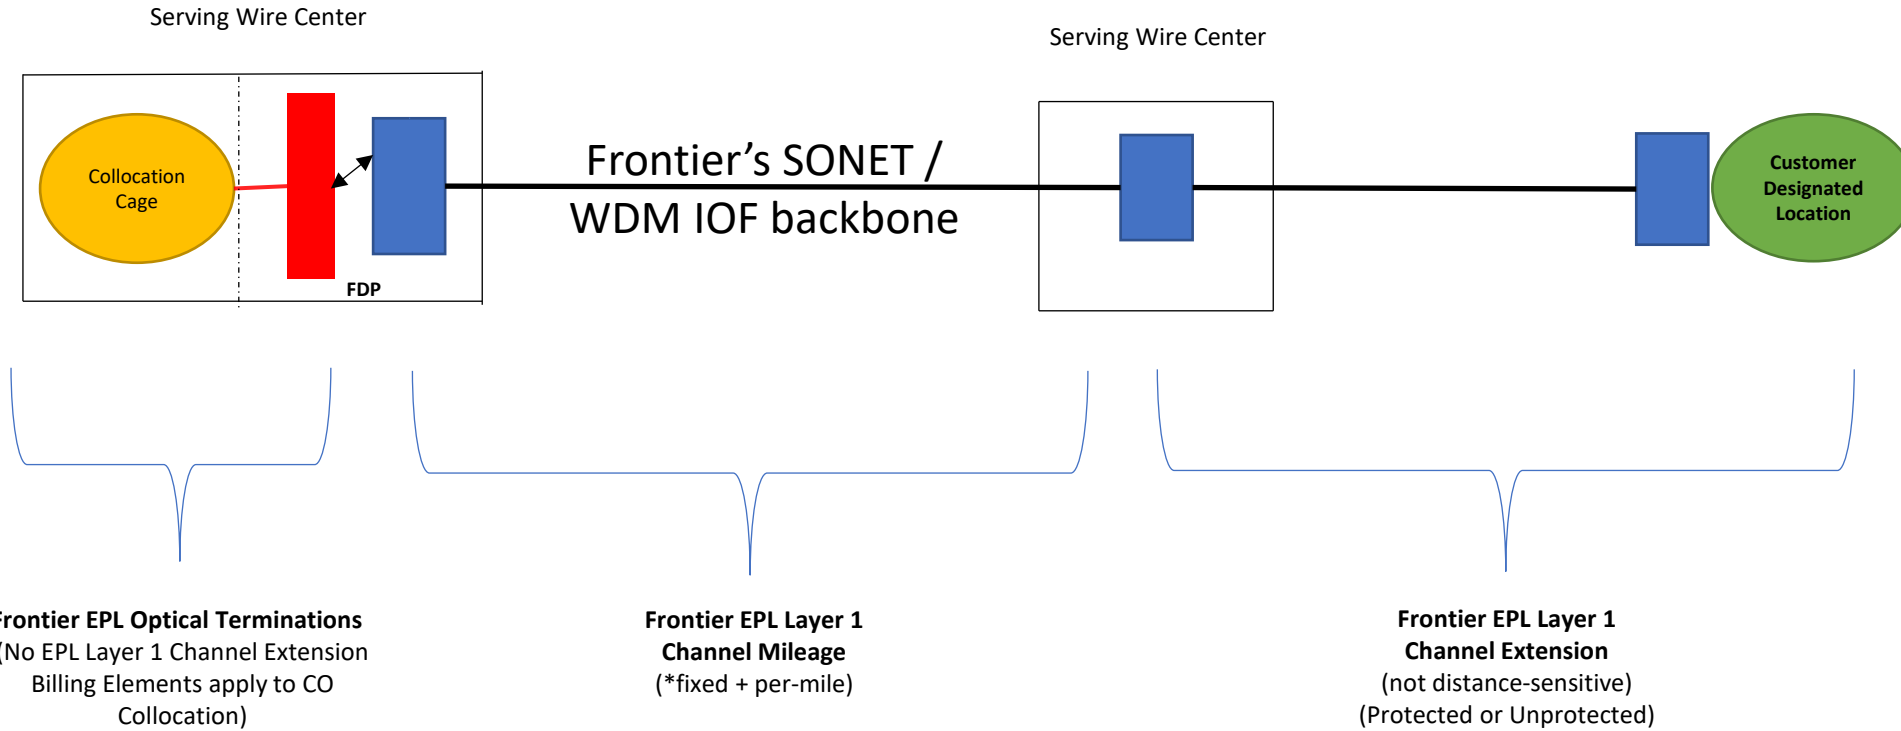

Frontier Ethernet Private Line Layer 1 – Premise to CO Collocation-GigE and FX

 = Next-Generation Add-Drop Multiplexer (NGADM)

 = Collocation demarcation, LGX point of termination
GigE, optical termination is the only interface available for interconnection to a collocation arrangement

***Channel Mileage** (measured from SWC to SWC)
(two fixed charges apply in West, one fixed charge applies in the East)